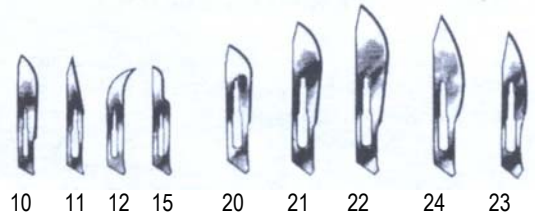

Scalpel Blades, sterile

Carbon Steel, Bx/100	$19.20
#10 Blade. 9310	#21 Blade. 9321
#11 Blade. 9311	#22 Blade. 9322
#12 Blade. 9312	#23 Blade. 9323
#15 Blade. 9315	#24 Blade. 9324
#20 Blade. 9320	
Stainless Steel, Bx/100.....	$23.00
#10 Blade. 36-010S	#21 Blade. 36-021S
#11 Blade. 36-011S	#22 Blade. 36-022S
#12 Blade. 36-012S	#23 Blade. 36-023S
#15 Blade. 36-015S	#24 Blade. 36-024S
#20 Blade. 36-020S	
Stainless Steel (Swedish steel), #60 Blade. 36-060S	$47.60

Scalpel Blade Remover, holds 150-300 blades. KNF-100.00..... $3.70

Scalpel Handles, reusable

Stainless Steel, solid	
#3 Style, accepts blades #10-17	
Economy. 1600.....	$2.55
Premium, Germany. 565-405	$9.80
#4 Style, accepts blades #18-36	
Economy. 1610.....	$2.55
Premium, Germany. 565-410	$11.20
#7 Style, accepts blades #10-17	
Economy. 36-415	$4.50
Premium, Germany. 565-415	$14.00
Stainless Steel, hollow	
#8 Style, accepts blades #18-36. 1608	$7.50
PVC Coated Stainless Steel	
#3 Style, accepts blades #10-17. KNF-225.00.....	$5.35
Plastic, contoured to fit palm of hand	
#5 Style, accepts blades #10-17. KNF-221.00.....	$5.00
#6 Style, accepts blades #18-36. 1605	$5.00