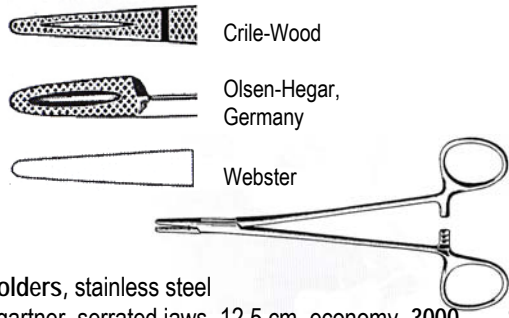

Clamps, Dieffenbach Serrefines, 60 mm

serrated jaws & handles, stainless steel

Straight. 300-120.....\$8.50

Curved. 300-121.....\$8.50

Micro Alligator Forceps, stainless steel. 2769.....\$50.00

8.6 cm shaft; 5 mm serrated jaw

Needle Holders & Clips

Needle Holders, stainless steel

- Baumgartner, serrated jaws, 12.5 cm, economy. 3000\$15.00
- Castroviejo, 14 cm, cross-serrated jaws with lock. 9473\$34.50
- Crile-Wood, cross-serrated jaws, 15 cm
 - Economy, central groove. 3090\$17.40
 - Premium, Germany. 555-115\$56.00
 - Tungsten Carbide Jaws. 0848\$50.00
- Olsen-Hegar, cross-serrated jaws with scissors, 14 cm
 - Economy. 3060\$21.00
 - Premium, central groove, Germany. 555-160.....\$44.80
 - Tungsten Carbide Jaws. 0856\$60.00
- Webster, smooth jaws, 12 cm
 - Economy. 3101\$15.00
 - Premium, Germany. 555-035\$42.00
 - Tungsten Carbide Jaws. 0817\$45.00