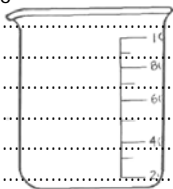

Beakers

Glass (borosilicate), Griffin low form, single scale, economy

- 50 mL, each. 7-440050..... $2.15
- 100 mL, each. 7-440100..... $2.35
- 250 mL, each. 7-440250..... $3.00
- 600 mL, each. 7-440600..... $4.50
- 1000 mL, each. 7-441000..... $8.40
- 2000 mL, each. 7-442000..... $17.25
- 4000 mL, each. 7-444000..... $32.90

Economy