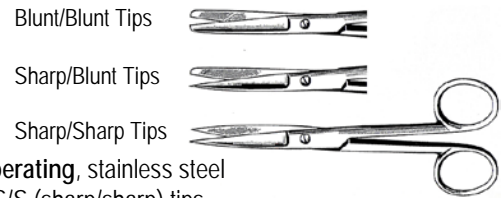

Continued

Straight, Enamel-Coated, sharp tips, 11.5 cm (4½")
Economy. **MT30** *\$6.00
(*Patterns vary on these autoclavable tools.
Specify Leopard, Red Checker, or Zebra pattern.)

Curved, sharp tips, 11.5 cm (4½")
25 mm Blades, Economy. **310-035**\$4.35
25 mm Blades, Premium. **500-425**\$25.20
Curved, Enamel-Coated, sharp tips, 11.5 cm (4½")
Economy. **MT35** *\$6.00

(*Patterns vary on these autoclavable tools.
Specify Leopard, Red Checker, or Zebra pattern.)

Angled, 25 mm angled-on-side blades, economy. **310-066**\$6.00

Scissors, Operating, stainless steel
Straight, S/S (sharp/sharp) tips
14 cm (5½"), Economy. **12-055**\$5.15
14 cm (5½"), Premium. **510-055**\$23.80
15.5 cm (6"), Economy. **12-060**\$5.15
15.5 cm (6"), Premium. **510-060**\$23.80
16.5 cm (6½"), Economy. **12-065**\$6.75
16.5 cm (6½"), Premium. **510-065**\$28.00
Straight, S/B (sharp/blunt) tips
11.5 cm (4½"), Economy. **12-015**\$4.90
14 cm (5½"), Economy. **12-025**\$5.15
14 cm (5½"), Premium. **510-025**\$23.80
16.5 cm (6½"), Economy. **12-035**\$6.75
16.5 cm (6½"), Premium. **510-035**\$28.00
Straight, B/B (blunt/blunt) tips
11.5 cm (4½"), Economy. **12-075**\$4.90
14 cm (5½"), Economy. **12-085**\$5.15
14 cm (5½"), Premium. **510-085**\$23.80
16.5 cm (6½"), Economy. **12-095**\$6.75
16.5 cm (6½"), Premium. **510-095**\$28.00
Curved, S/S (sharp/sharp) tips
14 cm (5½"), Economy. **12-155**\$5.60
14 cm (5½"), Premium. **510-155**\$25.20
16.5 cm (6½"), Economy. **12-165**\$7.10
16.5 cm (6½"), Premium. **510-165**\$29.40
Curved, S/B (sharp/blunt) tips
11.5 cm (4½"), Economy. **12-115**\$4.90
14 cm (5½"), Economy. **12-125**\$5.60
14 cm (5½"), Premium. **510-125**\$25.20
16.5 cm (6½"), Economy. **12-135**\$7.10
16.5 cm (6½"), Premium. **510-135**\$29.40
Curved, B/B (blunt/blunt) tips
11.5 cm (4½"), Economy. **12-175**\$4.90
14 cm (5½"), Economy. **12-185**\$5.60
16.5 cm (6½"), Economy. **12-195**\$7.10
16.5 cm (6½"), Premium. **510-195**\$29.40