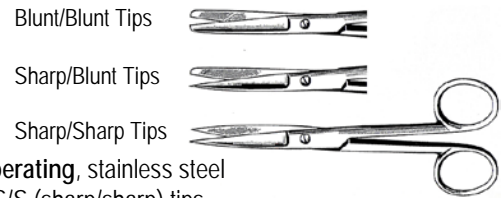

Continued

Straight, Enamel-Coated, sharp tips, 11.5 cm (4½")
Economy. **MT30** *\$6.00
(*Patterns vary on these autoclavable tools.
Specify Leopard, Red Checker, or Zebra pattern.)

Curved, sharp tips, 11.5 cm (4½")
25 mm Blades, Economy. **310-035**\$4.35
25 mm Blades, Premium. **500-425**\$25.20
Curved, Enamel-Coated, sharp tips, 11.5 cm (4½")
Economy. **MT35** *\$6.00

(*Patterns vary on these autoclavable tools.
Specify Leopard, Red Checker, or Zebra pattern.)

Angled, 25 mm angled-on-side blades, economy. **310-066**\$6.00

Scissors, Operating, stainless steel

Straight, S/S (sharp/sharp) tips
14 cm (5½"), Economy. **12-055**\$5.15
14 cm (5½"), Premium. **510-055**\$23.80
15.5 cm (6"), Economy. **12-060**\$5.15
15.5 cm (6"), Premium. **510-060**\$23.80
16.5 cm (6½"), Economy. **12-065**\$6.75
16.5 cm (6½"), Premium. **510-065**\$28.00

Straight, S/B (sharp/blunt) tips
11.5 cm (4½"), Economy. **12-015**\$4.90
14 cm (5½"), Economy. **12-025**\$5.15
14 cm (5½"), Premium. **510-025**\$23.80
16.5 cm (6½"), Economy. **12-035**\$6.75
16.5 cm (6½"), Premium. **510-035**\$28.00